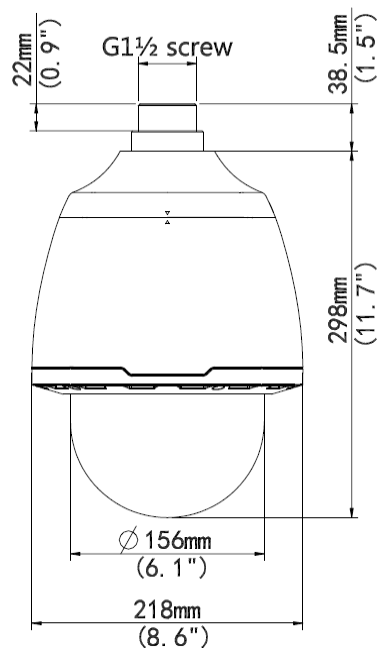

Dimensions

Zhejiang Uniview Technologies Co., Ltd.

Building No.10, Wanlun Science Park, Jiangling Road 88, Binjiang District, Hangzhou, Zhejiang, China (310051)

Email: overseasbusiness@uniview.com; globalsupport@uniview.com

<http://www.uniview.com>

©2019 Zhejiang Uniview Technologies Co., Ltd. All rights reserved.

*Product specifications and availability are subject to change without notice.