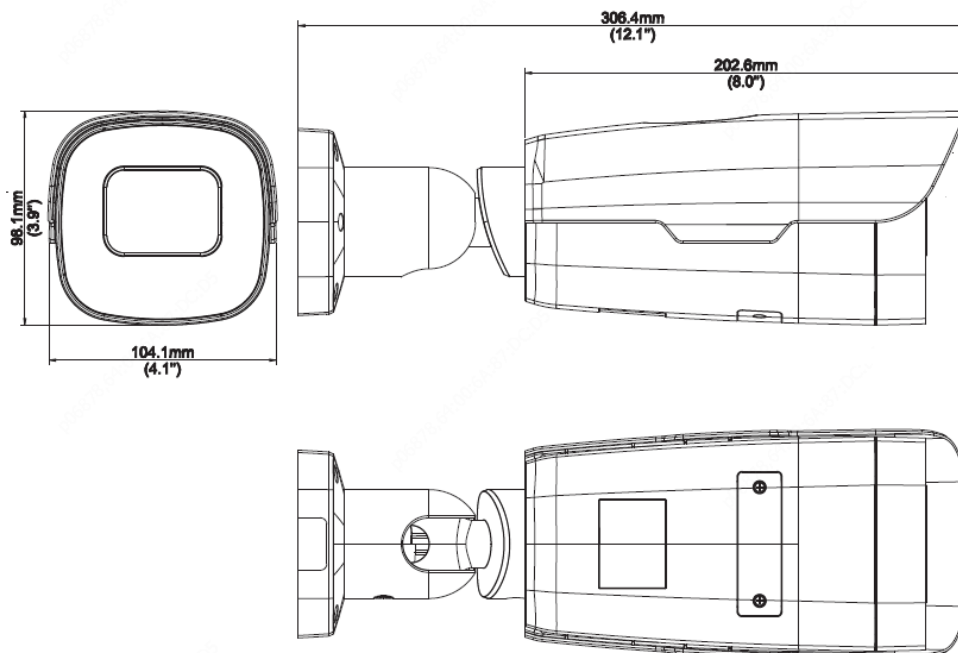

## Key Features

- High quality image with 8MP, 1/1.8" CMOS sensor
- 3840\*2160@30fps in the main stream
- Ultra 265, H.265, H.264, MJPEG
- Five streams
- Smart intrusion prevention, support false alarm filtering, include Cross Line, Intrusion, Enter Area, Leave Area detection
- LightHunter technology ensures ultra-high image quality in low illumination environment
- Up to 120 dB Optical WDR (Wide Dynamic Range)
- DC12V or AC24V or PoE (IEEE 802.3at) power supply
- Wide voltage range of  $\pm 25\%$  in AC,  $-10\% \sim 25\%$  in DC
- Audio 1 in and 1 out, Alarm 2 in and 1 out
- Smart IR, up to 100m(328ft) IR distance
- Micro SD, up to 256GB
- IP67 ingress protection
- IK10 vandal resistant

Power	AC24V±25%, DC12V(-10%~+25%), PoE(IEEE802.3at)
	Power consumption: Max 14W
Power Interface	Wires with cold-pressed terminal
Dimensions (Ø x H)	Φ306.4x104.1x98.1mm(Φ12.1"x4.1"x3.9")
Weight	1.60kg(3.52lb)
Working Environment	-40°C ~60°C (-40°F ~ 140°F), Humidity: ≤95% RH (non-condensing)
Storage Environment	-40°C ~70°C (-40°F ~ 158°F), Humidity: ≤95% RH (non-condensing)
Surge protection	6KV
Reset button	Support

## Dimensions