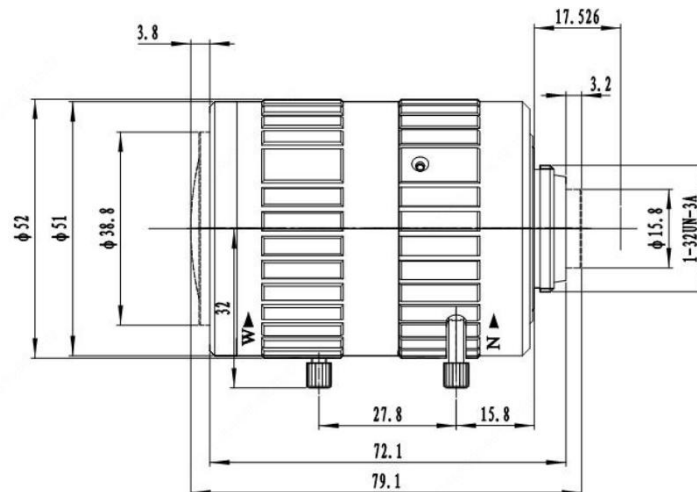

## Specifications

Lens	LENS-DM3816D-3M-NB
Focal Length	3.8~16mm
Iris	F1.6, DC auto-Iris
Lens Mount	C
Format	1/1.8"
Horizontal Angle of View	110° ~25° (H)
Dimensions(mm)	Φ52mmx79.1mm (Φ2.05" x3.11")
Weight	0.21kg(0.46lb)

## Dimensions