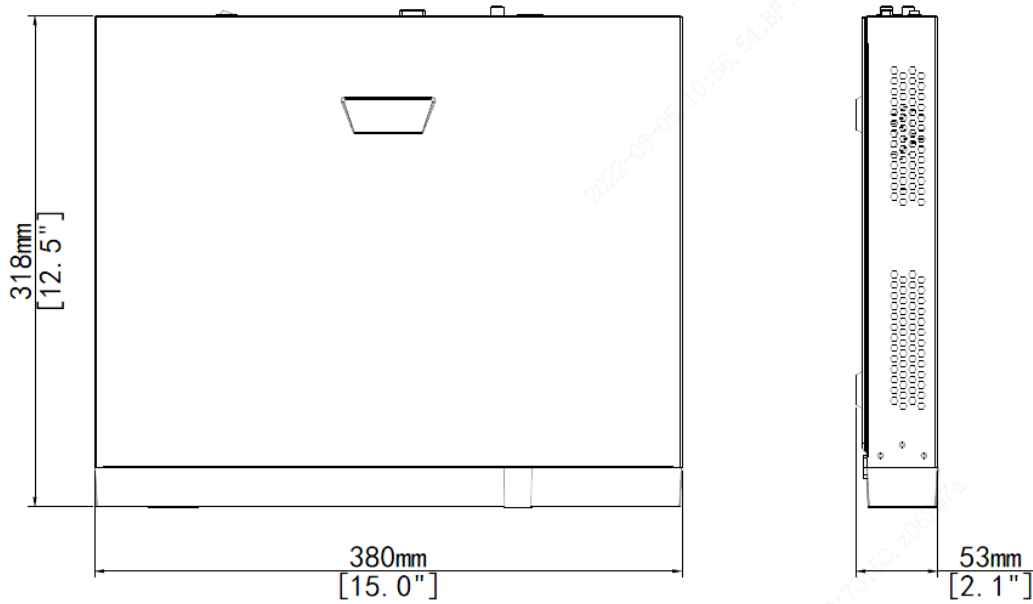

## Specifications

Model	NVR302-09E-IF	NVR302-16E-IF	NVR302-32E-IF
<b>Video/Audio Input</b>			
IP Video Input	9-ch	16-ch	32-ch
Two-way Audio Input	1-ch, RCA		
<b>Network</b>			
Incoming Bandwidth	Smart Off: 320Mbps Smart On: 160Mbps		
Outgoing Bandwidth	Smart Off: 320Mbps Smart On: 160Mbps		
Remote Users	128		
Protocols	TCP/IP, P2P, UPnP, NTP, DHCP, PPPoE, HTTP, HTTPS, DNS, DDNS, SNMP, SMTP, NFS		
Browser	IE(IE10/11) for Windows Firefox (version 52.0 and above) for Windows Chrome(version 45 and above) for Windows Edge(version 79 and above) for Windows		
<b>Video/Audio Output</b>			
HDMI/VGA Output	VGA: 1920x1080p/60Hz, 1920x1080p/50Hz, 1600x1200/60Hz, 1280x1024/60Hz, 1280x720/60Hz, 1024x768/60Hz HDMI: 4K (3840x2160)/30Hz, 1920x1080p/60Hz, 1920x1080p/50Hz, 1280x1024/60Hz, 1280x720/60Hz, 1024x768/60Hz		
Recording Resolution	12MP/8MP/6MP/5MP/4MP/3MP/1080p/960p/720p/D1/2CIF/CIF		
Audio Output	1-ch, RCA		
Audio Compression	G.711A, G.711U		
Synchronous Playback	16-ch		
Live View Display	1/4/6/8/9	1/4/6/8/9/16	1/4/6/8/9/16/25/36
Corridor Mode Screen	3/4/5/7/9	3/4/5/7/9/10/12/16	3/4/5/7/9/10/12/16/32
<b>Snapshot</b>			
FTP/Schedule/Event Snapshot	16-ch snapshot, up to 1080P resolution		
<b>Decoding</b>			
Decoding Format	Ultra 265, H.265, H.264		
Live View/Playback	12MP/8MP/6MP/5MP/4MP/3MP/1080p/960p/720p/D1/2CIF/CIF		
Capability	Smart Off: 1 x 12MP@30, 2 x 4K@30, 5 x 4MP@30, 10 x 1080P@30, 22 x 720P@30, 32 x D1 Smart On: 1 x 12MP@30, 2 x 4K@30, 4 x 4MP@30, 8 x 1080P@30, 18 x 720P@30, 32 x D1		
<b>Hard Disk</b>			
SATA	2 SATA interfaces		
Capacity	Up to 10TB for each disk (The maximum HDD capacity varies with environment temperature)		
eSATA	NA		

## Dimensions