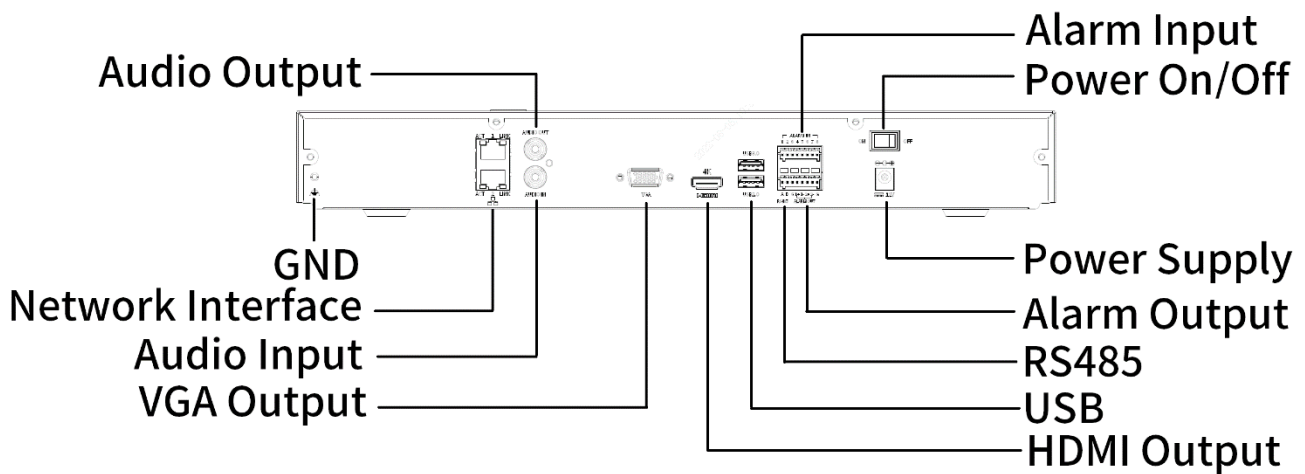

Zhejiang Uniview Technologies Co., Ltd.

Building No.10, Wanlun Science Park, Jiangling Road 88, Binjiang District, Hangzhou, Zhejiang, China

Email: overseasbusiness@uniview.com; globalsupport@uniview.com

<http://www.uniview.com>

©2022 Zhejiang Uniview Technologies Co., Ltd. All rights reserved.

* Product specifications and availability are subject to change without notice.